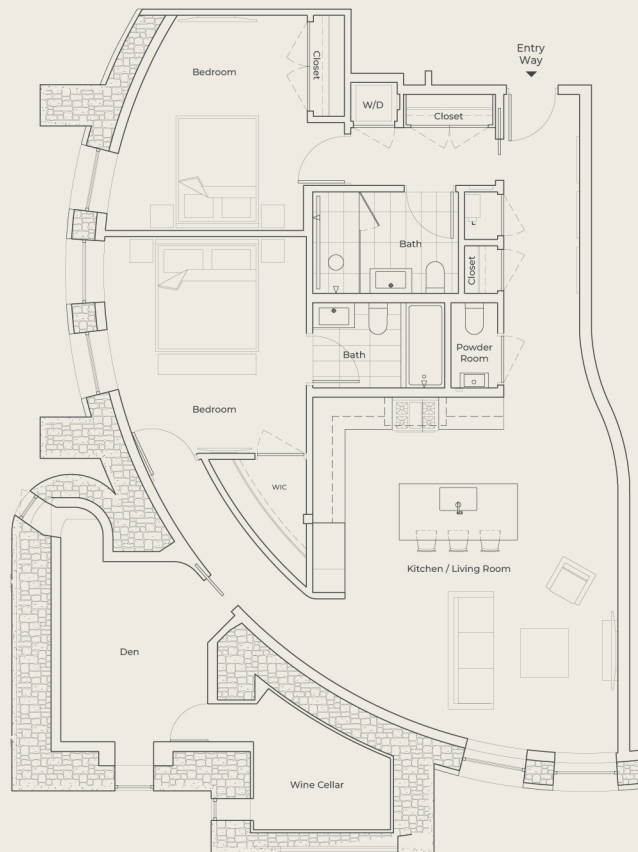

The Raphael
901 Bloomfield Street
Hoboken, New Jersey

Residence 1

Floor 1
2 Bedrooms
2.5 Bathrooms
Den
Wine Cellar
Total Interior: 1,730 sq ft

Floor 1