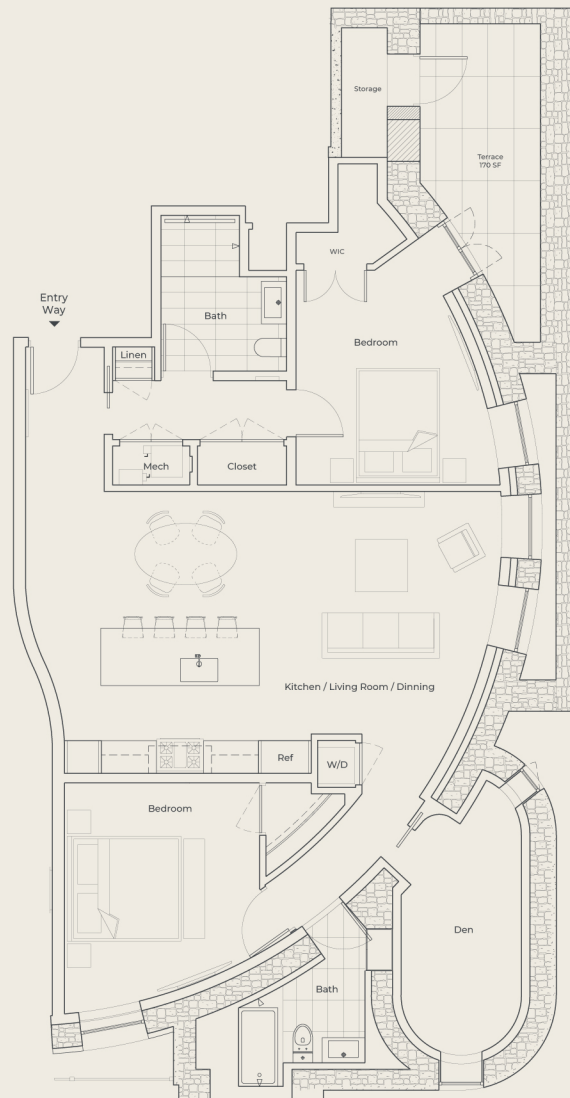

The Raphael
901 Bloomfield Street
Hoboken, New Jersey

Residence 2

Floor 1
2 Bedrooms
2 Bathrooms
Flex Den
Total Interior: 1,700 sq ft
Private Terrace: 170 sq ft

Floor 1