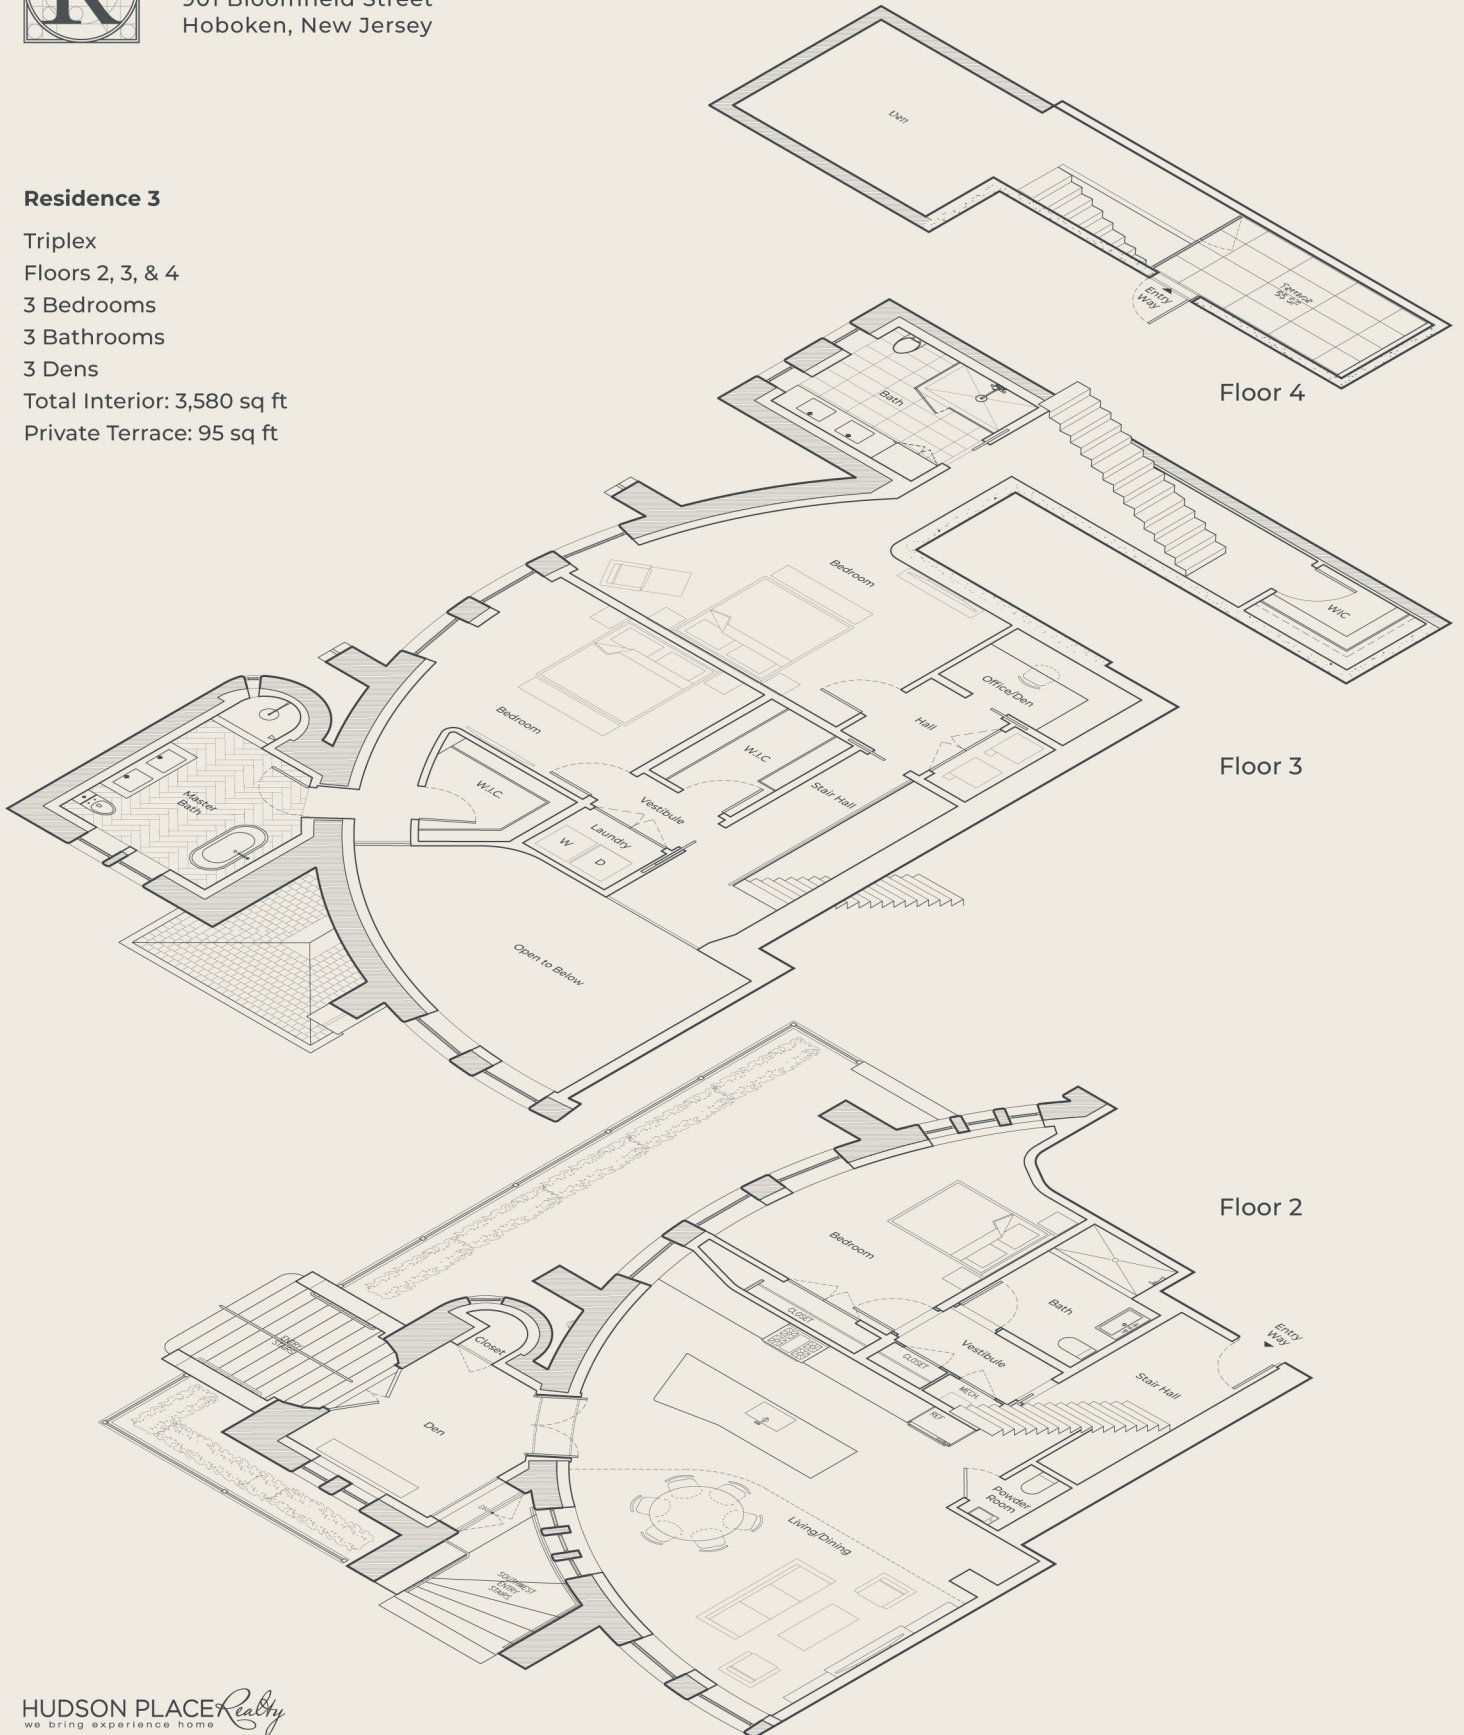

**The Raphael**  
901 Bloomfield Street  
Hoboken, New Jersey

**Residence 3**

Triplex  
Floors 2, 3, & 4  
3 Bedrooms  
3 Bathrooms  
3 Dens  
Total Interior: 3,580 sq ft  
Private Terrace: 95 sq ft

HUDSON PLACE *Realty*  
we bring experience home