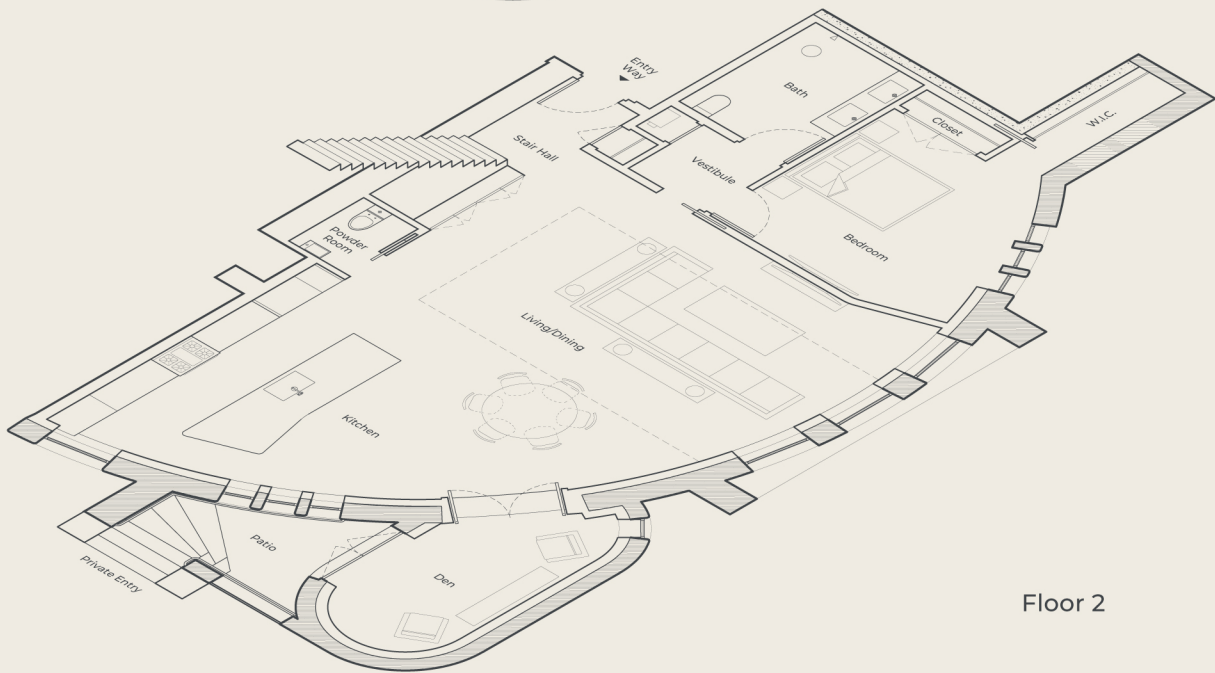

The Raphael
901 Bloomfield Street
Hoboken, New Jersey

Residence 4

Duplex
Floors 2 & 3
3 Bedrooms
3.5 Bathrooms
Flex Den
Total Interior: 3,090 sq ft
Porch: 50 sq ft

HUDSON PLACE *Realty*
we bring experience home