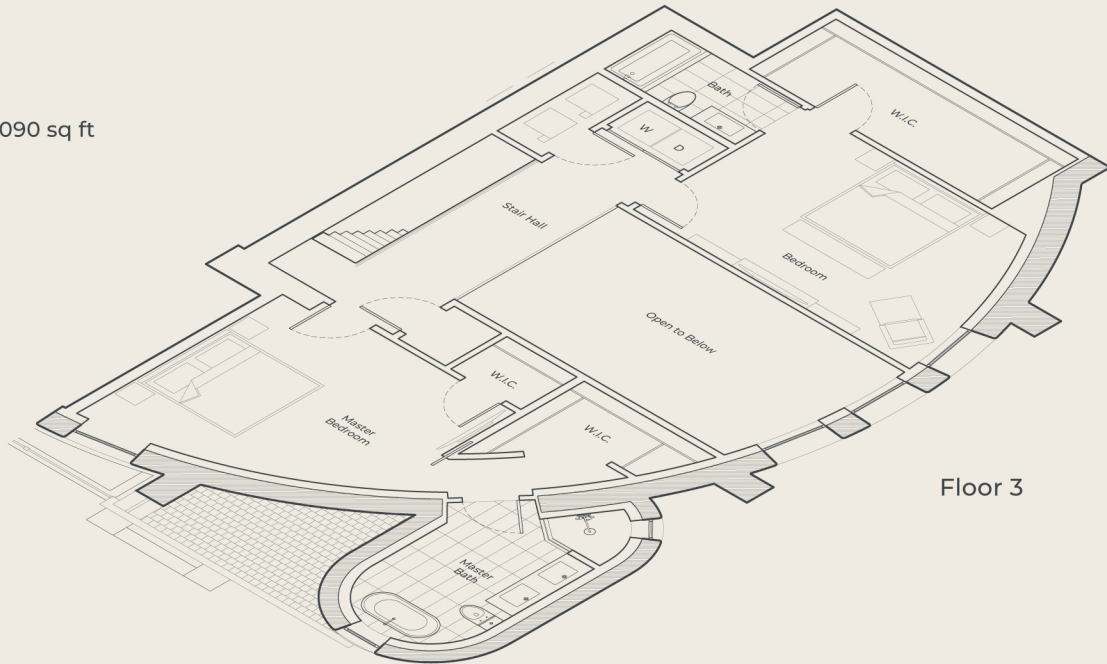

The Raphael
901 Bloomfield Street
Hoboken, New Jersey

Residence 4

Duplex
Floors 2 & 3
3 Bedrooms
3.5 Bathrooms
Flex Den
Total Interior: 3,090 sq ft
Porch: 50 sq ft

HUDSON PLACE *Realty*
we bring experience home