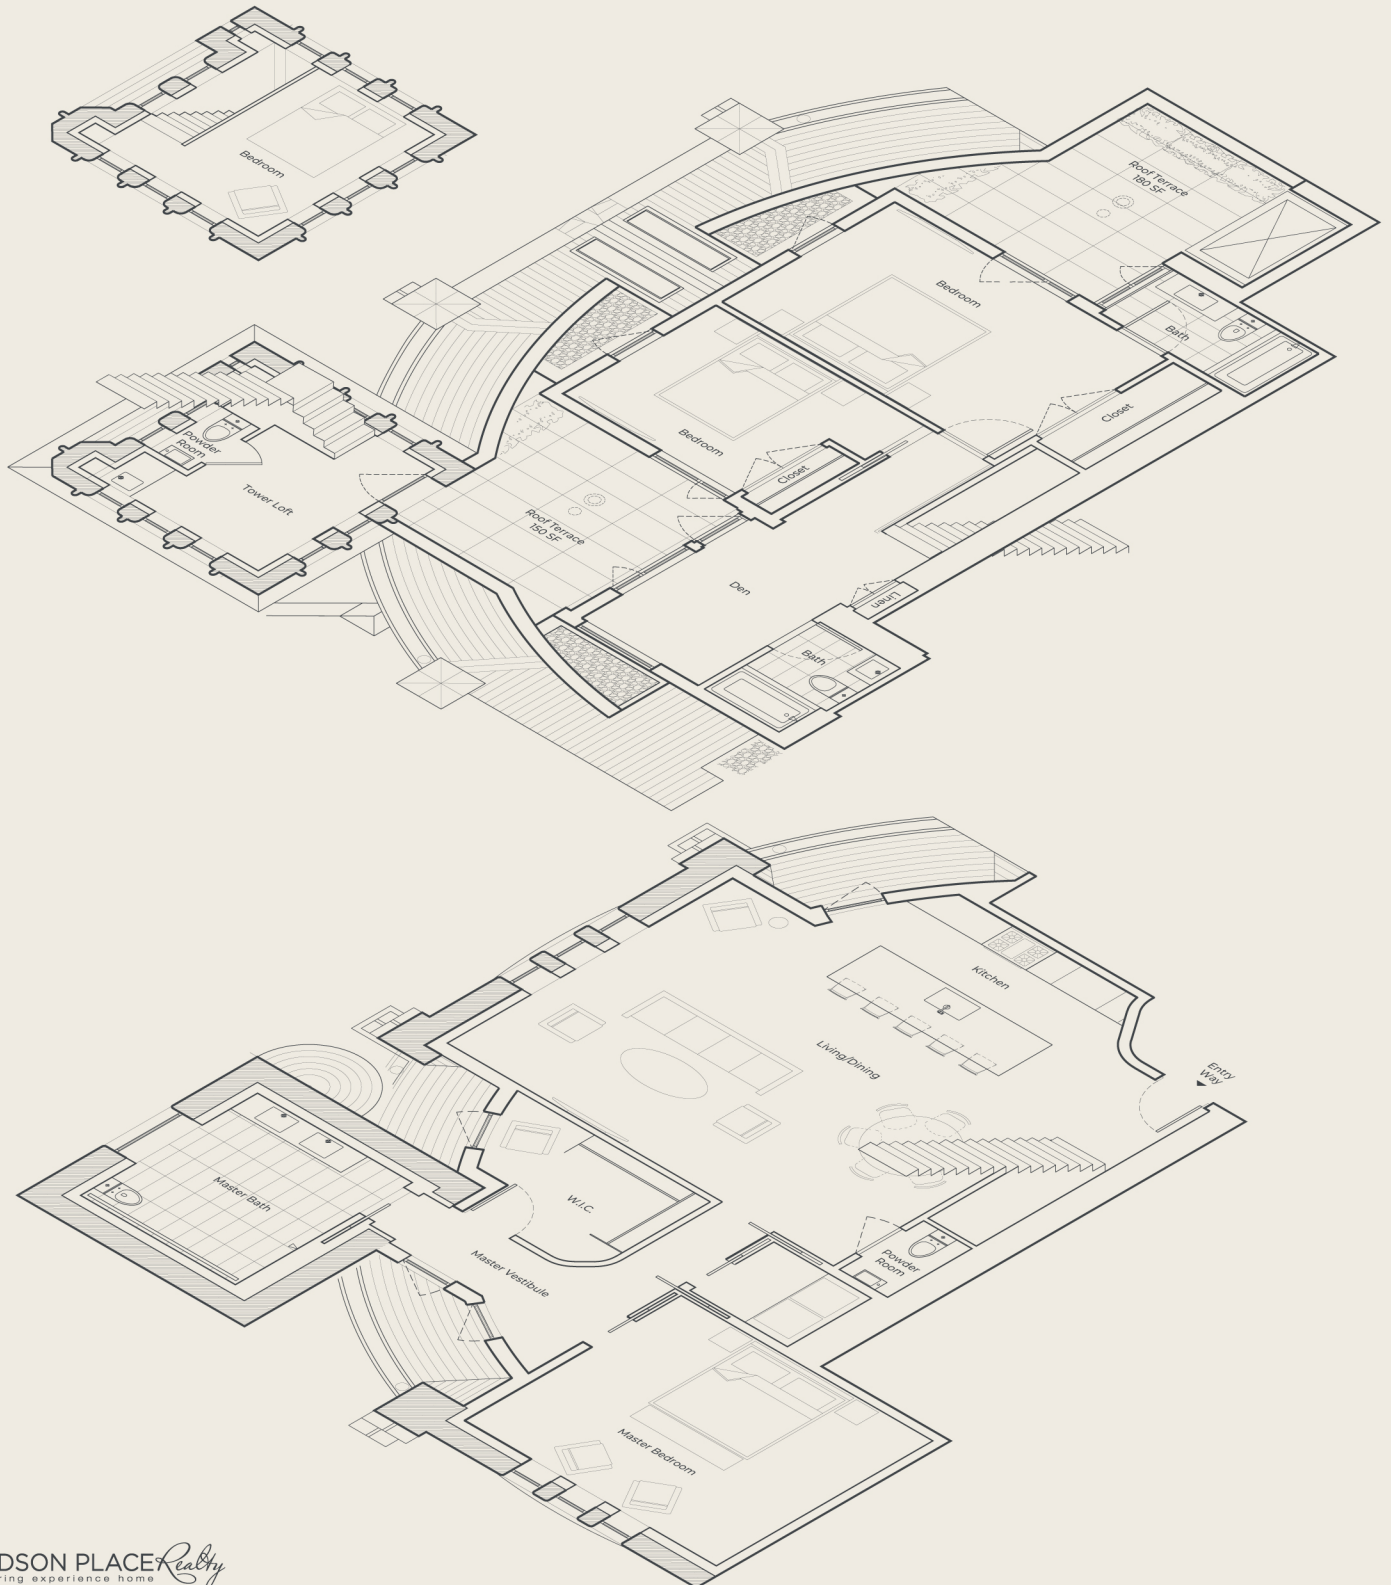

# The Raphael

901 Bloomfield Street  
Hoboken, New Jersey

## Residence 5 - Penthouse

Triplex | Floors 4, 5 & 6 | 3 Bedrooms | 3 Bathrooms | 2 Half Baths | 2 Dens  
Tower Suite | Total Interior: 2,794 sq ft | 2 Private Terraces: 320 sq ft

HUDSON PLACE *Realty*  
we bring experience home