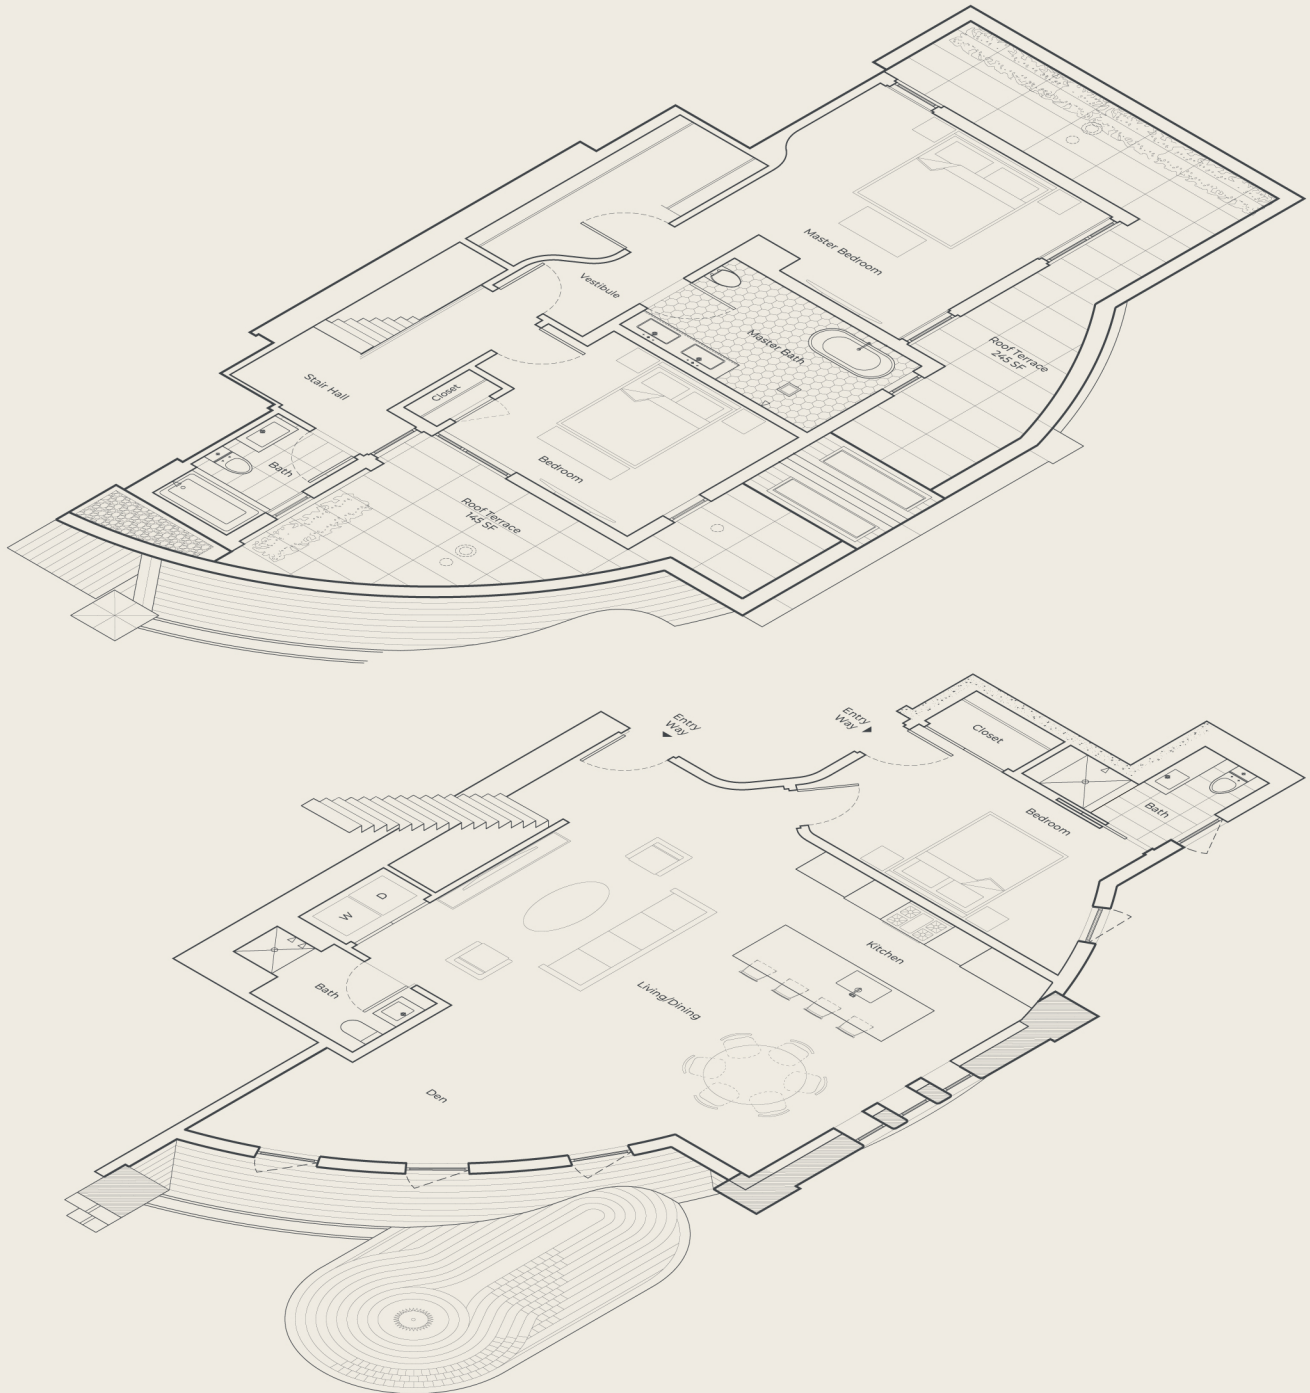

The Raphael
901 Bloomfield Street
Hoboken, New Jersey

Residence 6 - Penthouse

Duplex | Floors 4 & 5 | 3 Bedrooms | 4 Bathrooms | Flex Den |
Total Interior: 2,794 sq ft | 2 Private Terraces: 320 sq ft

HUDSON PLACE *Realty*
we bring experience home