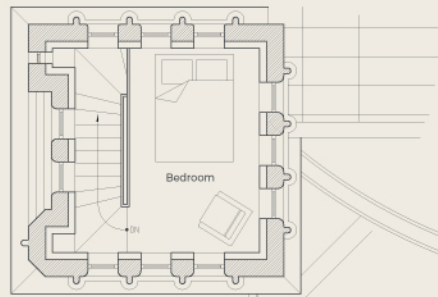

The Raphael

901 Bloomfield St.
Hoboken, NJ

www.theraphael.com

Residence 5 Penthouse
Triplex
Floors 4, 5 & 6
3 Bedrooms
3 Bathrooms
2 Half Baths
2 Dens
Tower Suite
Total Interior: 2,794 sq ft
2 Private Terraces: 320 sq ft

Irene Perello
Exclusive Sales Agent

irene@theraphael.com
1 (201) 681-6191

HUDSON PLACE *Realty*
we bring experience home

Tower Loft

Floor 6