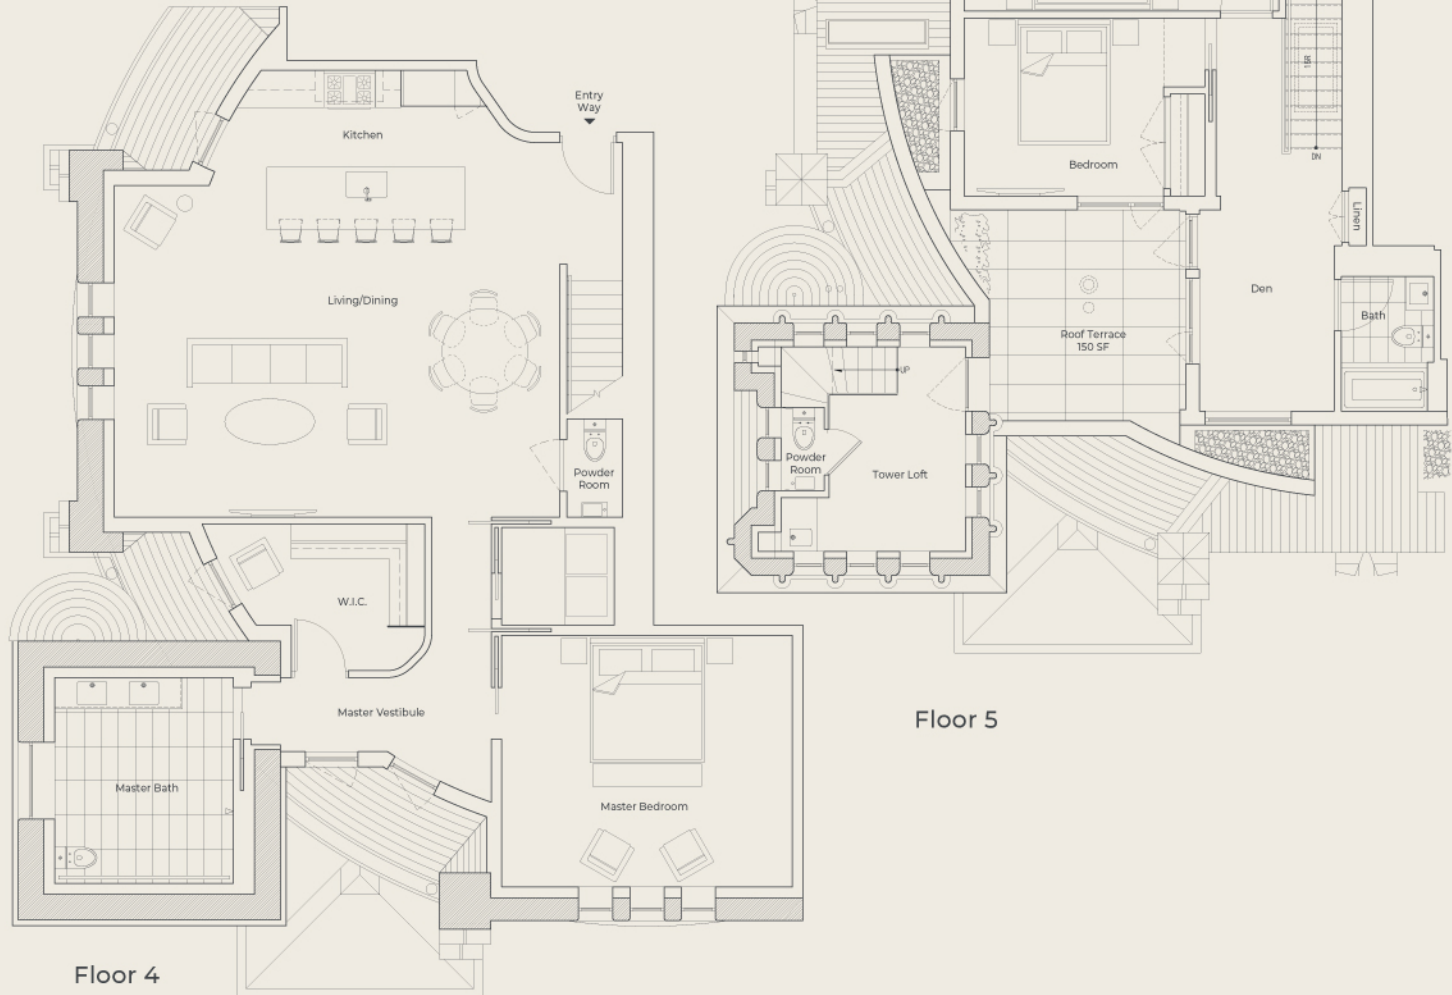

Floor 5

Floor 4