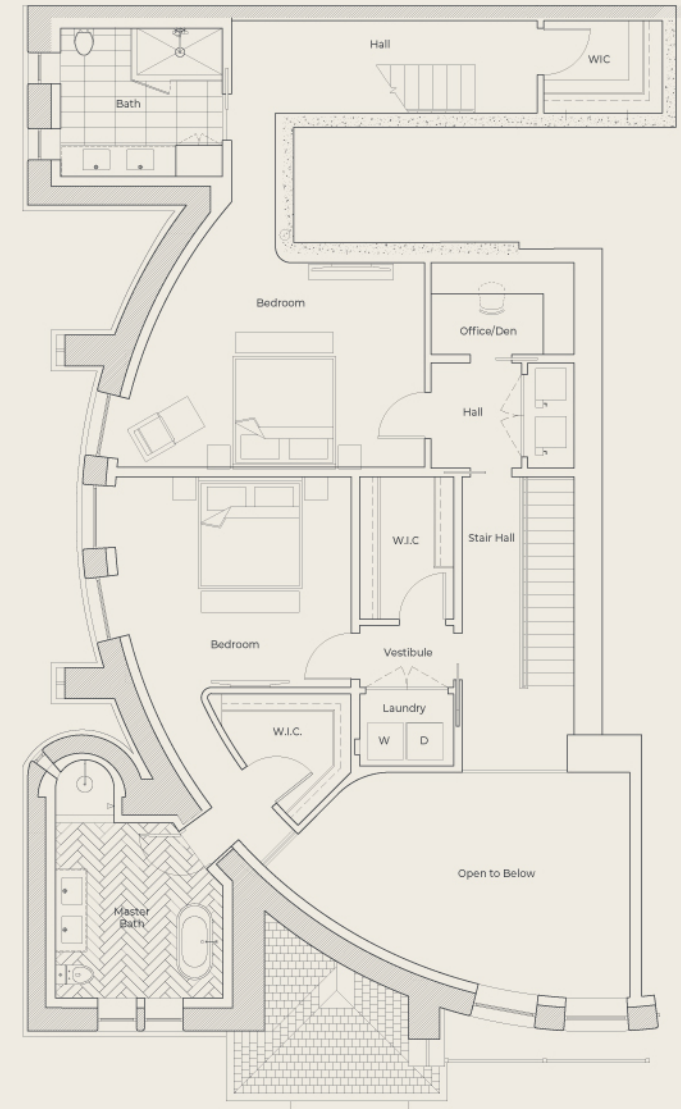

The Raphael

901 Bloomfield St.
Hoboken, NJ

www.theraphael.com

Residence 3
Triplex
Floors 2, 3, & 4
3 Bedrooms
3 Bathrooms
3 Dens
Total Interior: 3,580 sq ft
Private Terrace: 95 sq ft

Irene Perello
Exclusive Sales Agent

irene@theraphael.com
1 (201) 681-6191

HUDSON PLACE *Realty*
we bring experience home

Floor 3