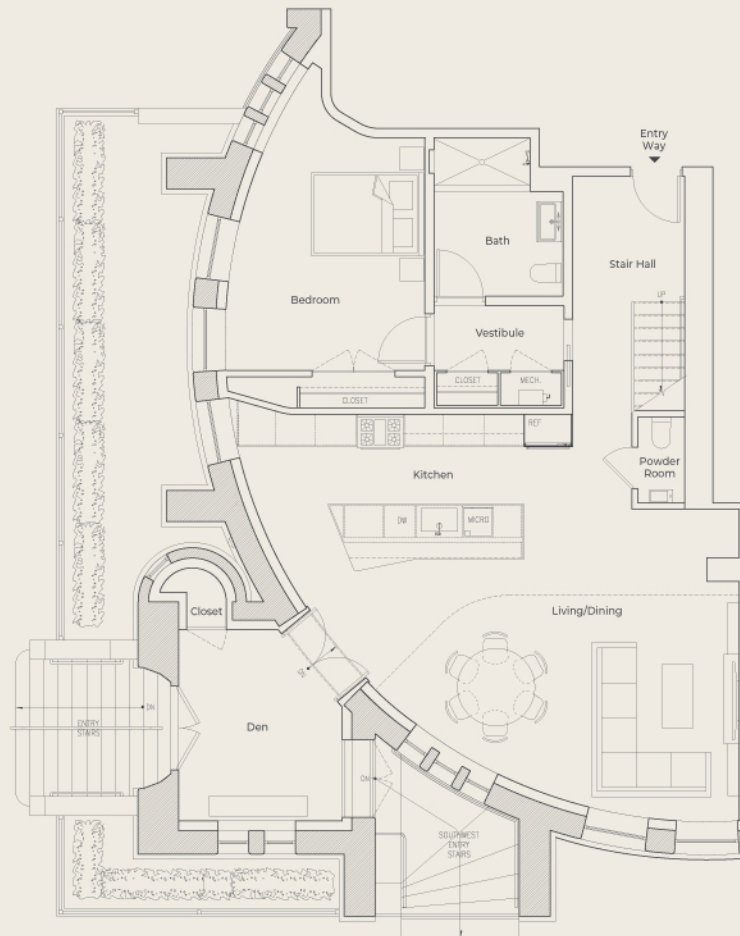

The Raphael

901 Bloomfield St.
Hoboken, NJ

www.theraphael.com

Residence 3
Triplex
Floors 2, 3, & 4
3 Bedrooms
3 Bathrooms
3 Dens
Total Interior: 3,580 sq ft
Private Terrace: 95 sq ft

Irene Perello
Exclusive Sales Agent

irene@theraphael.com
1 (201) 681-6191

HUDSON PLACE *Realty*
we bring experience home

Floor 2