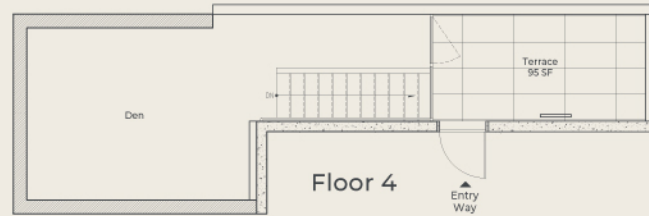

The Raphael

901 Bloomfield St.
Hoboken, NJ

www.theraphael.com

Residence 3
Triplex
Floors 2, 3, & 4
3 Bedrooms
3 Bathrooms
3 Dens
Total Interior: 3,580 sq ft
Private Terrace: 95 sq ft

Irene Perello
Exclusive Sales Agent

irene@theraphael.com
1 (201) 681-6191

HUDSON PLACE *Realty*
we bring experience home

Floor 2