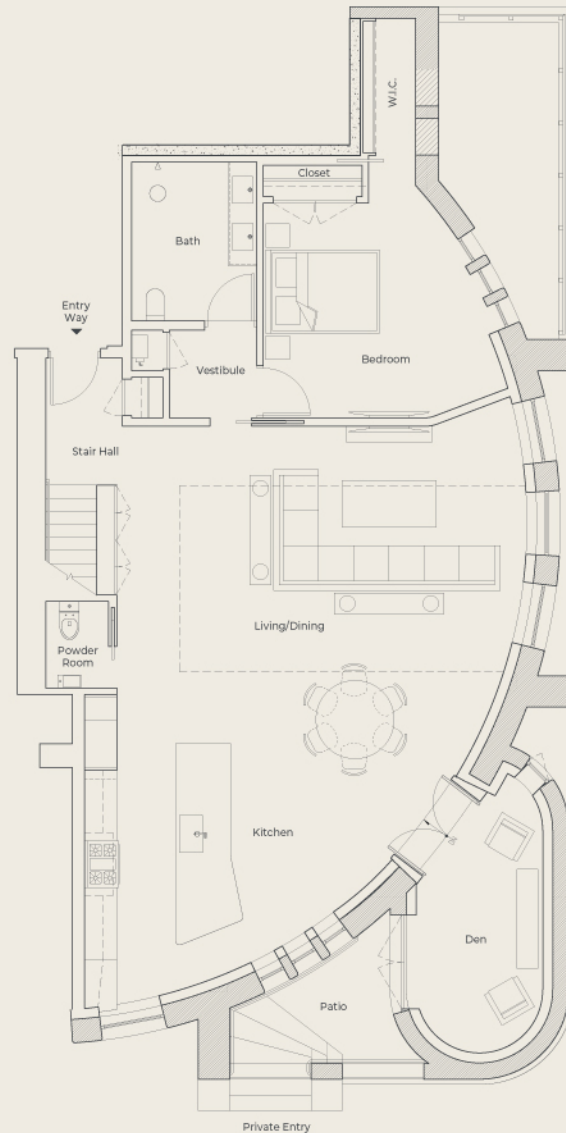

The Raphael

901 Bloomfield St.
Hoboken, NJ

www.theraphael.com

Residence 4
Duplex
Floors 2 & 3
3 Bedrooms
3.5 Bathrooms
Flex Den
Total Interior: 3,090 sq ft
Porch: 50 sq ft

Irene Perello
Exclusive Sales Agent

irene@theraphael.com
1 (201) 681-6191

HUDSON PLACE *Realty*
we bring experience home

Floor 2