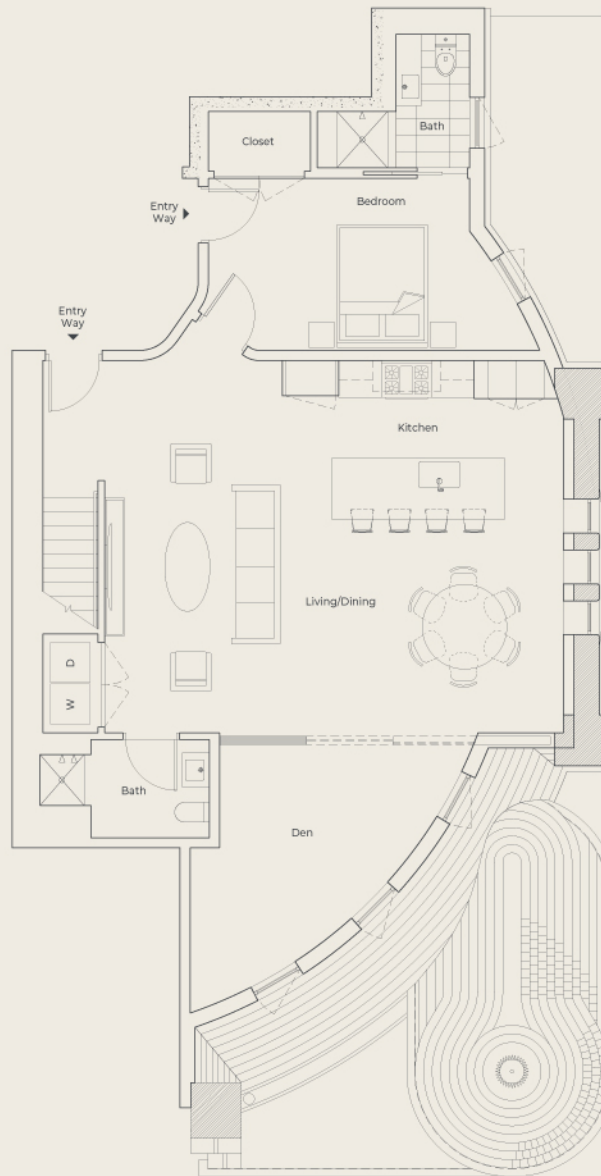

The Raphael

901 Bloomfield St.
Hoboken, NJ

www.theraphael.com

Residence 6 Penthouse
Duplex
Floors 4 & 5
3 Bedrooms
4 Bathrooms
Flex Den
Total Interior: 2,220 sq ft
2 Private Terraces: 390 sq ft

Irene Perello
Exclusive Sales Agent

irene@theraphael.com
1 (201) 681-6191

HUDSON PLACE *Realty*
we bring experience home

Floor 4

Floor 5

Dotted line for wall