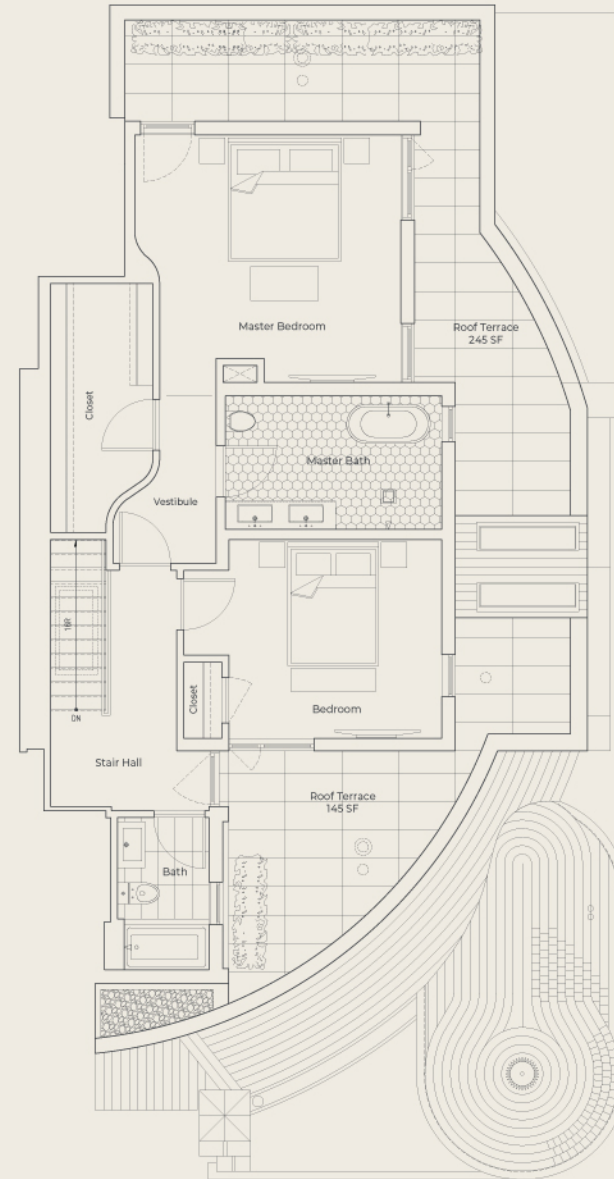

The Raphael

901 Bloomfield St.
Hoboken, NJ

www.theraphael.com

Residence 6 Penthouse
Duplex
Floors 4 & 5
3 Bedrooms
4 Bathrooms
Flex Den
Total Interior: 2,220 sq ft
2 Private Terraces: 390 sq ft

Irene Perello
Exclusive Sales Agent

irene@theraphael.com
1 (201) 681-6191

HUDSON PLACE *Realty*
we bring experience home

Floor 4

Floor 5

Dotted line for wall